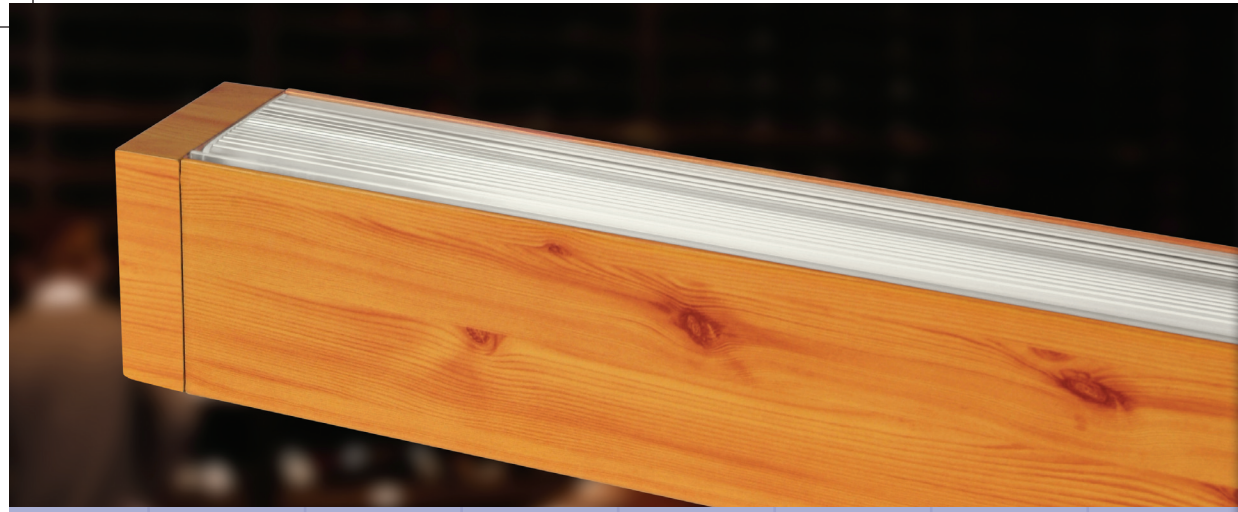

PAL's capabilities include a sophisticated powder coat process that enables us to duplicate natural finishes such as Knotty Pine, shown here, to match or accent architectural elements.

PRECISION CRAFTSMANSHIP

Microlinea suspended indirect/direct fixtures deliver even, glare-free overall illumination for large and small spaces, while companion wall-mount units highlight architectural features. Incorporating precision craftsmanship and quality materials, Microlinea uses the latest energy-efficient ballast technology and optics to support current energy initiatives.