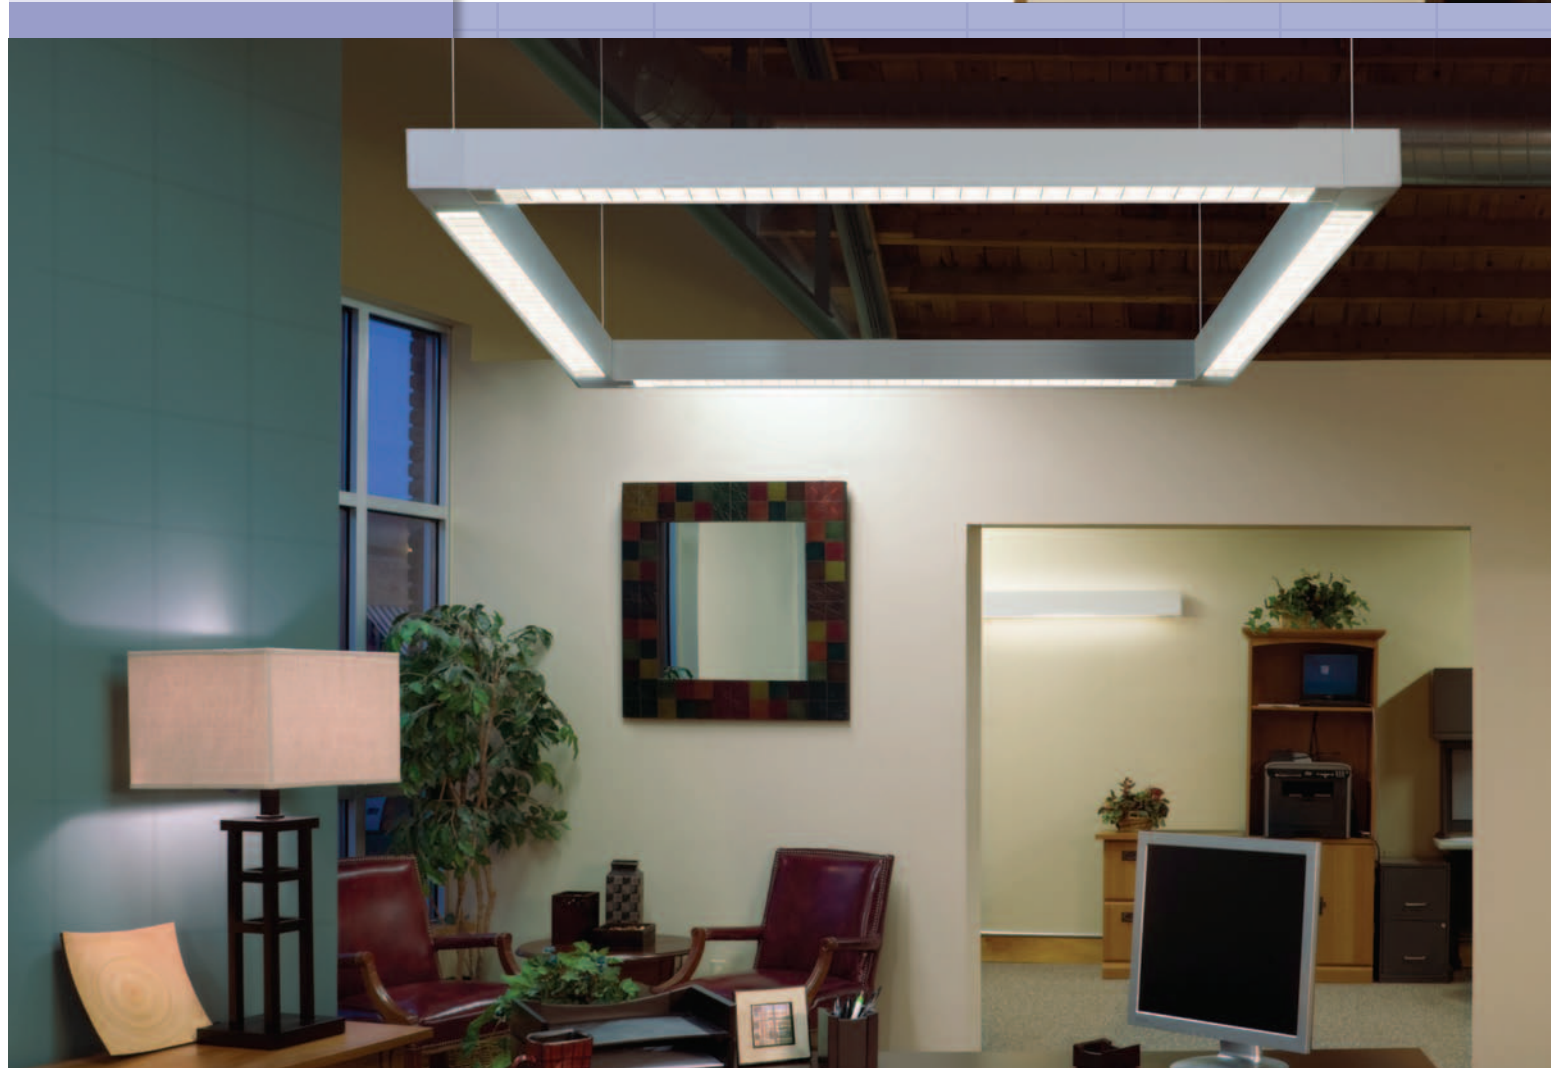

Microlinea's wall-wash optical system is designed to evenly illuminate vertical surfaces such as white boards.

Whether used in a linear layout or in one of our dramatic patterns, Microlinea suspended fixtures enhance the style of any space while maintaining your architectural theme. Companion wall-mount units define spatial limits and highlight areas of interest.

LESS IS MORE

Trim and sleek, the Microlinea collection of luminaires offers a clean, uncluttered look that can be used to create texture and visual interest against today's less complex ceilings. Supporting T8, T5 and T5HO lamp options and a variety of optical controls, Microlinea gives you a wide range of lighting design capabilities.