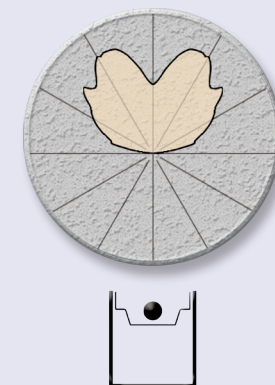

A RANGE OF APPLICATIONS

Microlinea indirect fixtures provide the even, comfortable ambient light required to meet the needs of a range of institutional, business and retail environments. Compact in size, Microlinea is an ideal complement to both accent lighting and natural light, helping guide traffic while reducing operating costs.