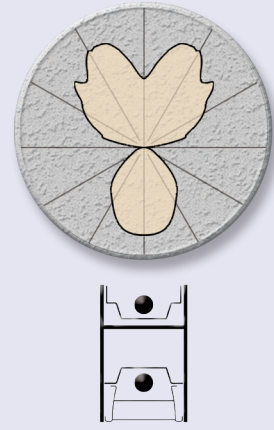

PAL's capabilities include a sophisticated powder coat process that enables us to duplicate natural finishes such as Knotty Pine, shown here, to match or accent architectural elements.

PRECISION CRAFTSMANSHIP

Microlinea suspended indirect/direct fixtures deliver even, glare-free overall illumination for large and small spaces, while companion wall-mount units highlight architectural features. Incorporating precision craftsmanship and quality materials, Microlinea uses the latest energy-efficient ballast technology and optics to support current energy initiatives.

Microlinea saves on installation cost with its positive alignment system, quick-connect wiring and modular suspension for on-grid mounting.

A RANGE OF APPLICATIONS

Microlinea indirect fixtures provide the even, comfortable ambient light required to meet the needs of a range of institutional, business and retail environments. Compact in size, Microlinea is an ideal complement to both accent lighting and natural light, helping guide traffic while reducing operating costs.

An innovative cleated mounting system provides simple installation for wall-mount fixture runs of any length.

COMPACT FLEXIBILITY

Microlinea's standard components give the designer complete flexibility in creating unique patterns or continuous rows to meet the design demands of the project. This extends to our optical controls, including semi-specular or white baffles, and directional or linear prismatic lenses, which may be selected to achieve the desired illumination characteristics of the space.