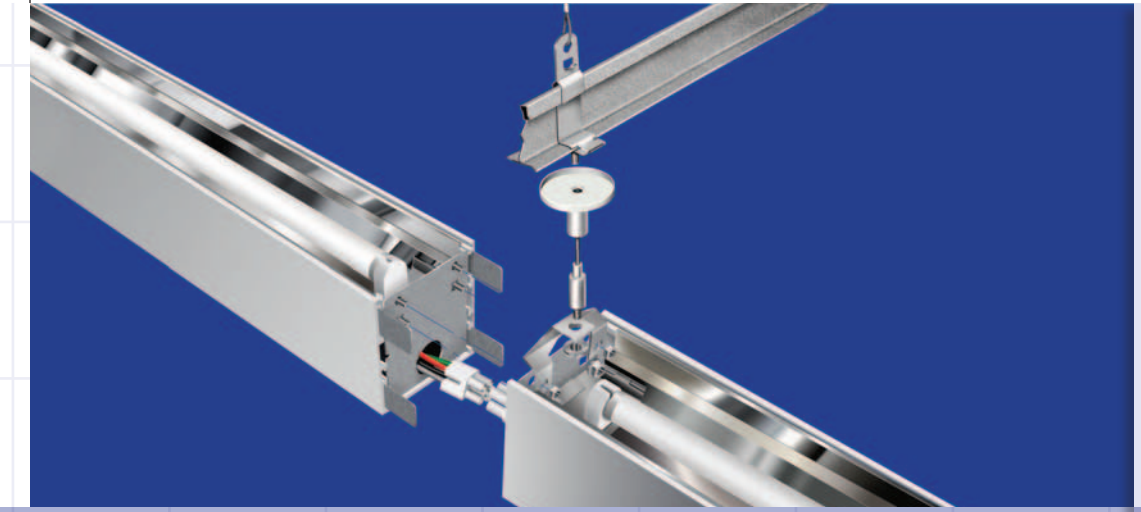

Microlinea's wall-wash optical system is designed to evenly illuminate vertical surfaces such as white boards.

Whether used in a linear layout or in one of our dramatic patterns, Microlinea suspended fixtures enhance the style of any space while maintaining your architectural theme. Companion wall-mount units define spatial limits and highlight areas of interest.

PRECISION CRAFTSMANSHIP

Microlinea suspended indirect/direct fixtures deliver even, glare-free overall illumination for large and small spaces, while companion wall-mount units highlight architectural features. Incorporating precision craftsmanship and quality materials, Microlinea uses the latest energy-efficient ballast technology and optics to support current energy initiatives.