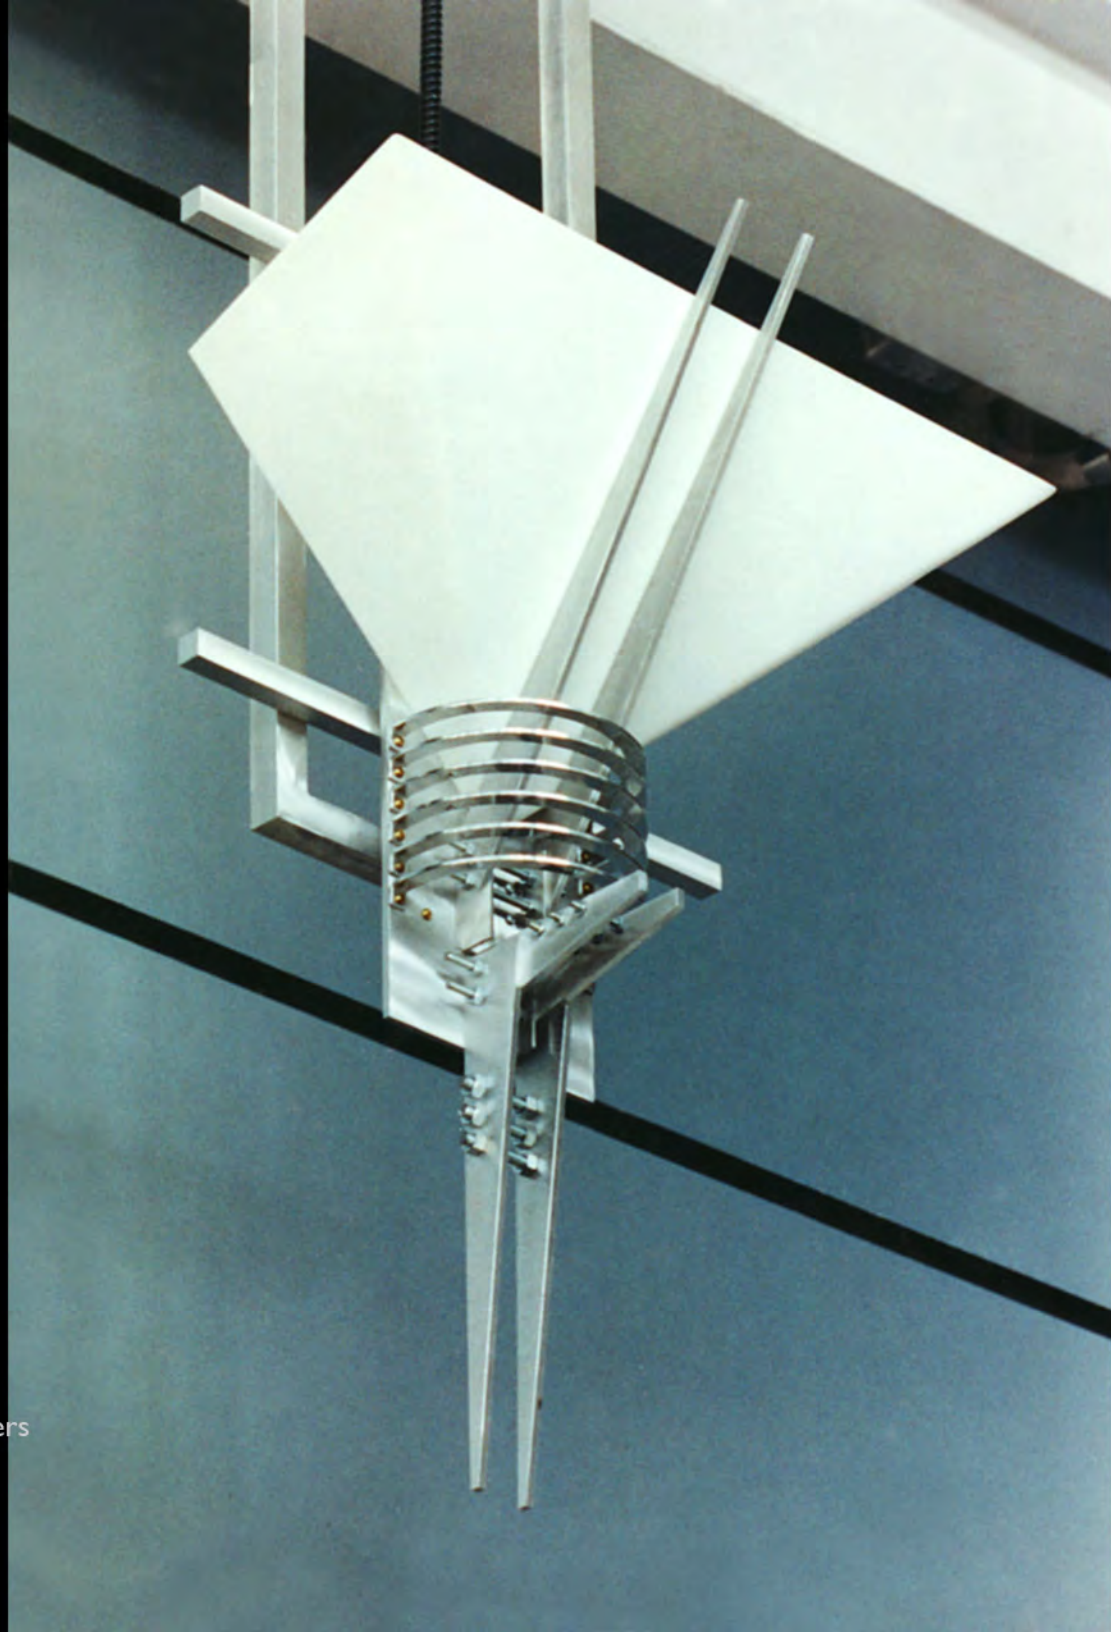

Richmond Newspaper Headquarters
Richmond, VA

Baskerville & Son, architect
Terry Ammons, designer