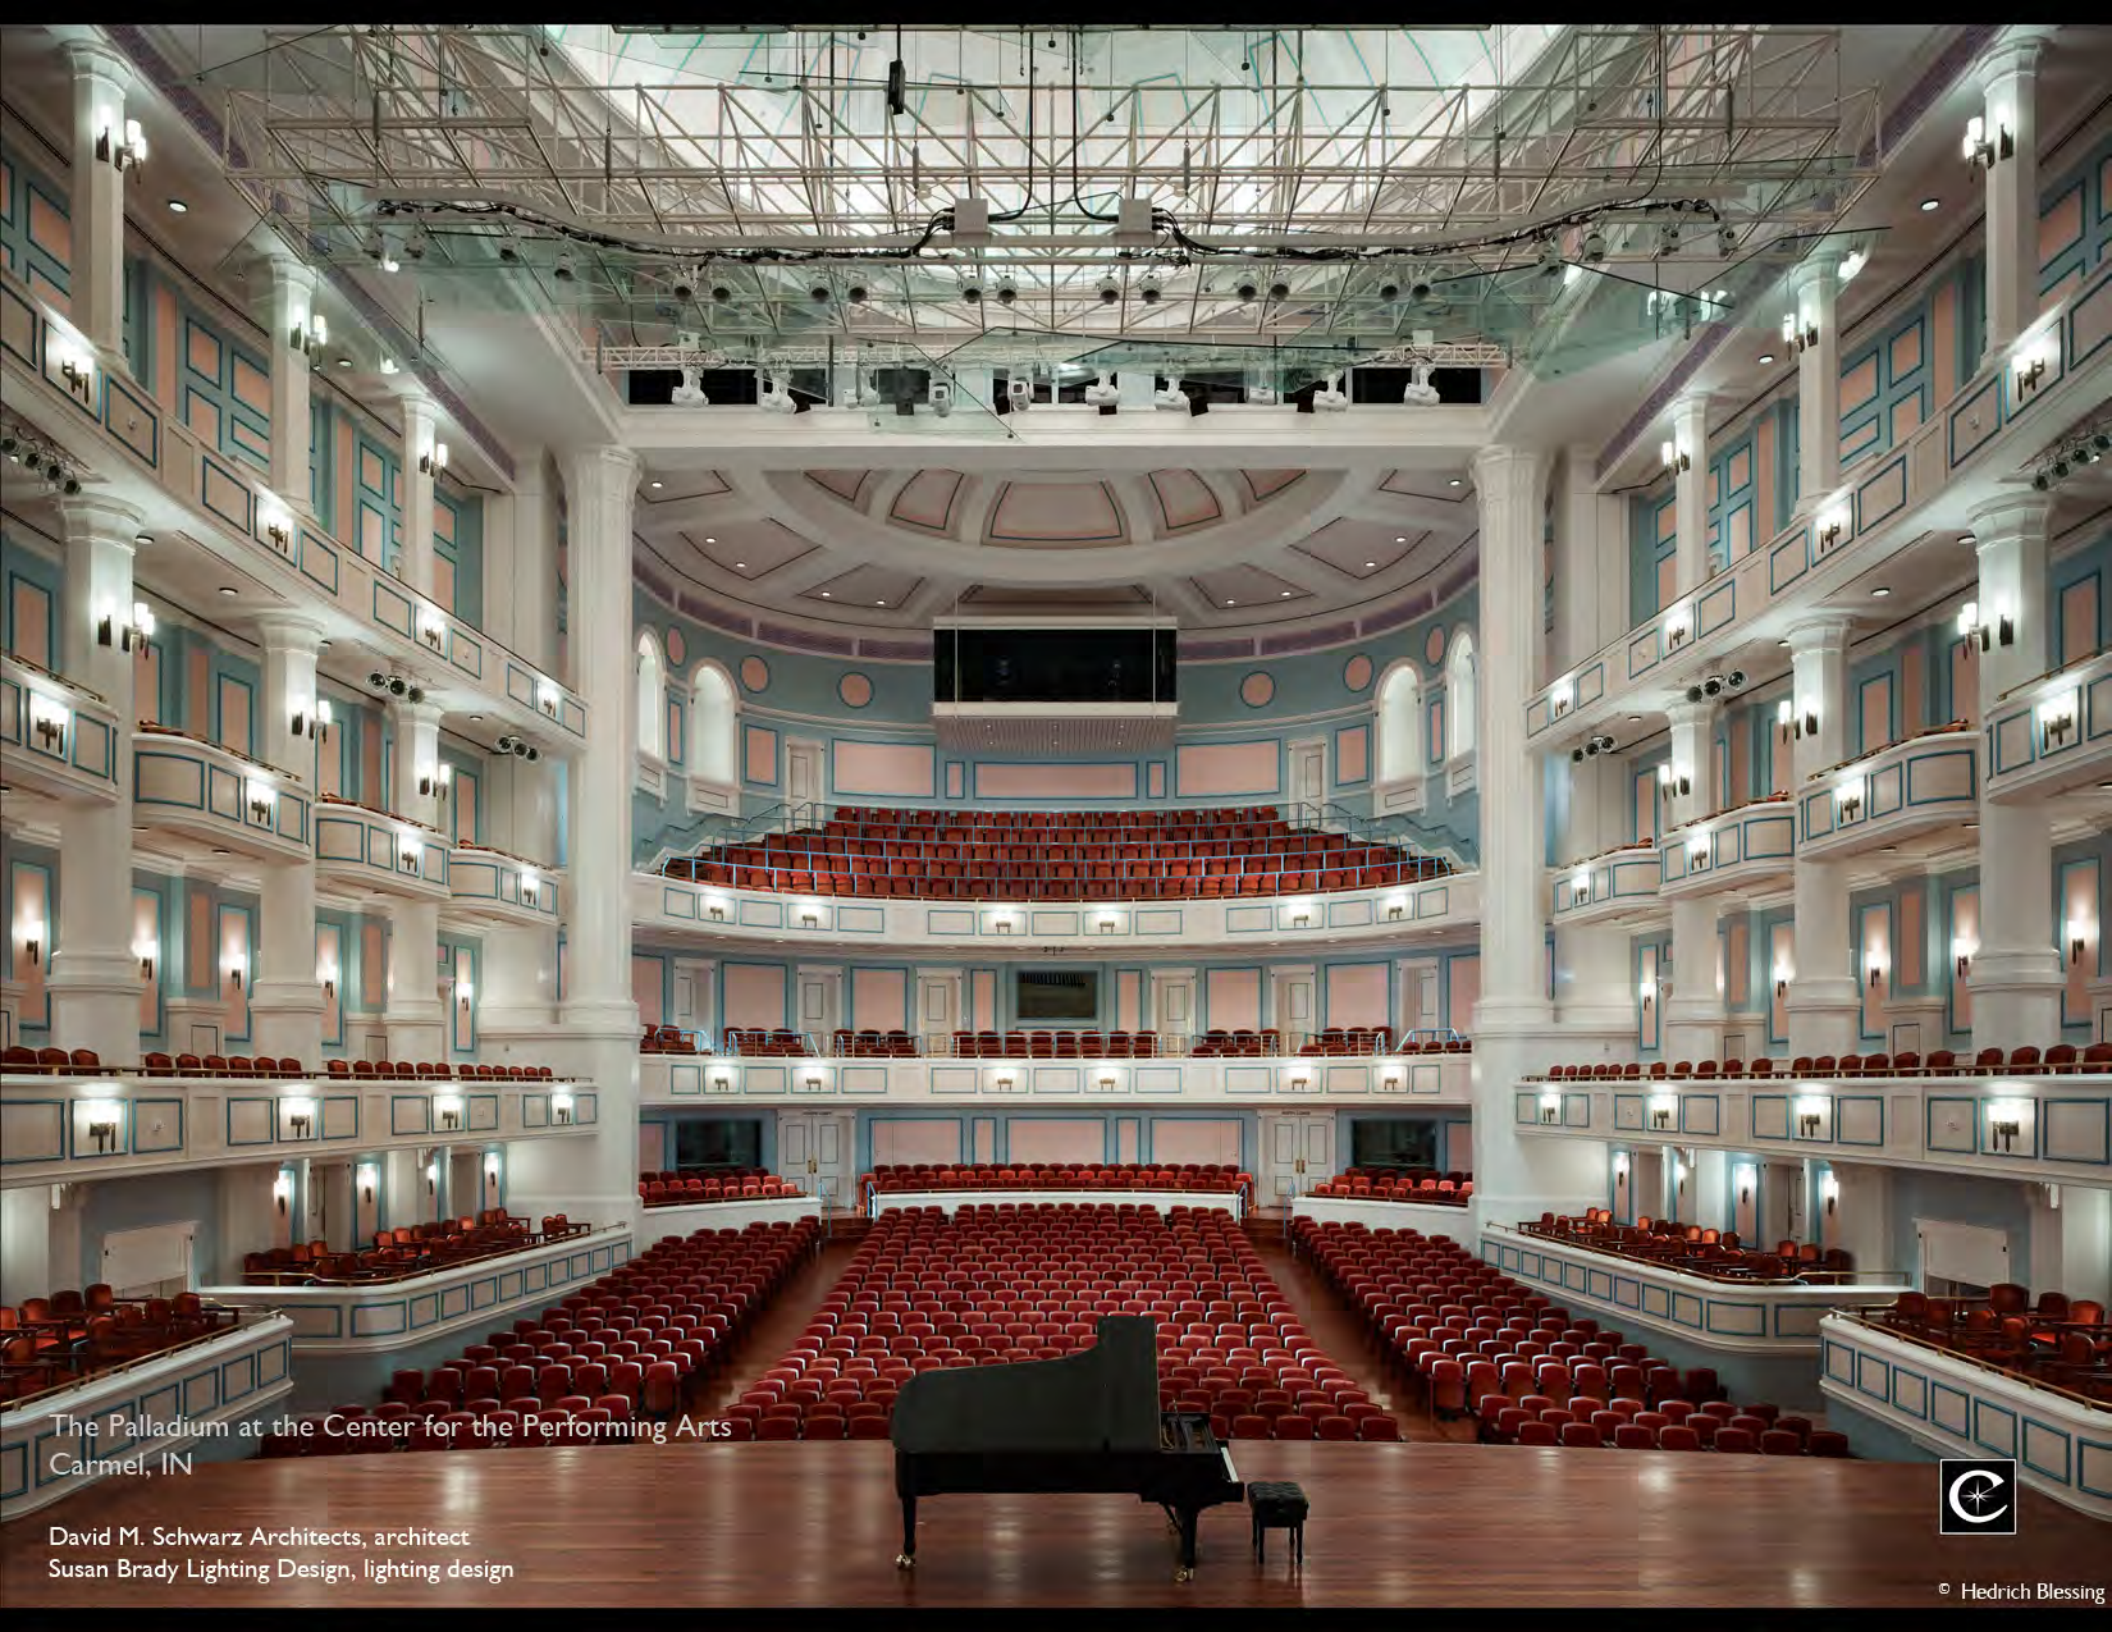

The Palladium at the Center for the Performing Arts
Carmel, IN

David M. Schwarz Architects, architect
Susan Brady Lighting Design, lighting design