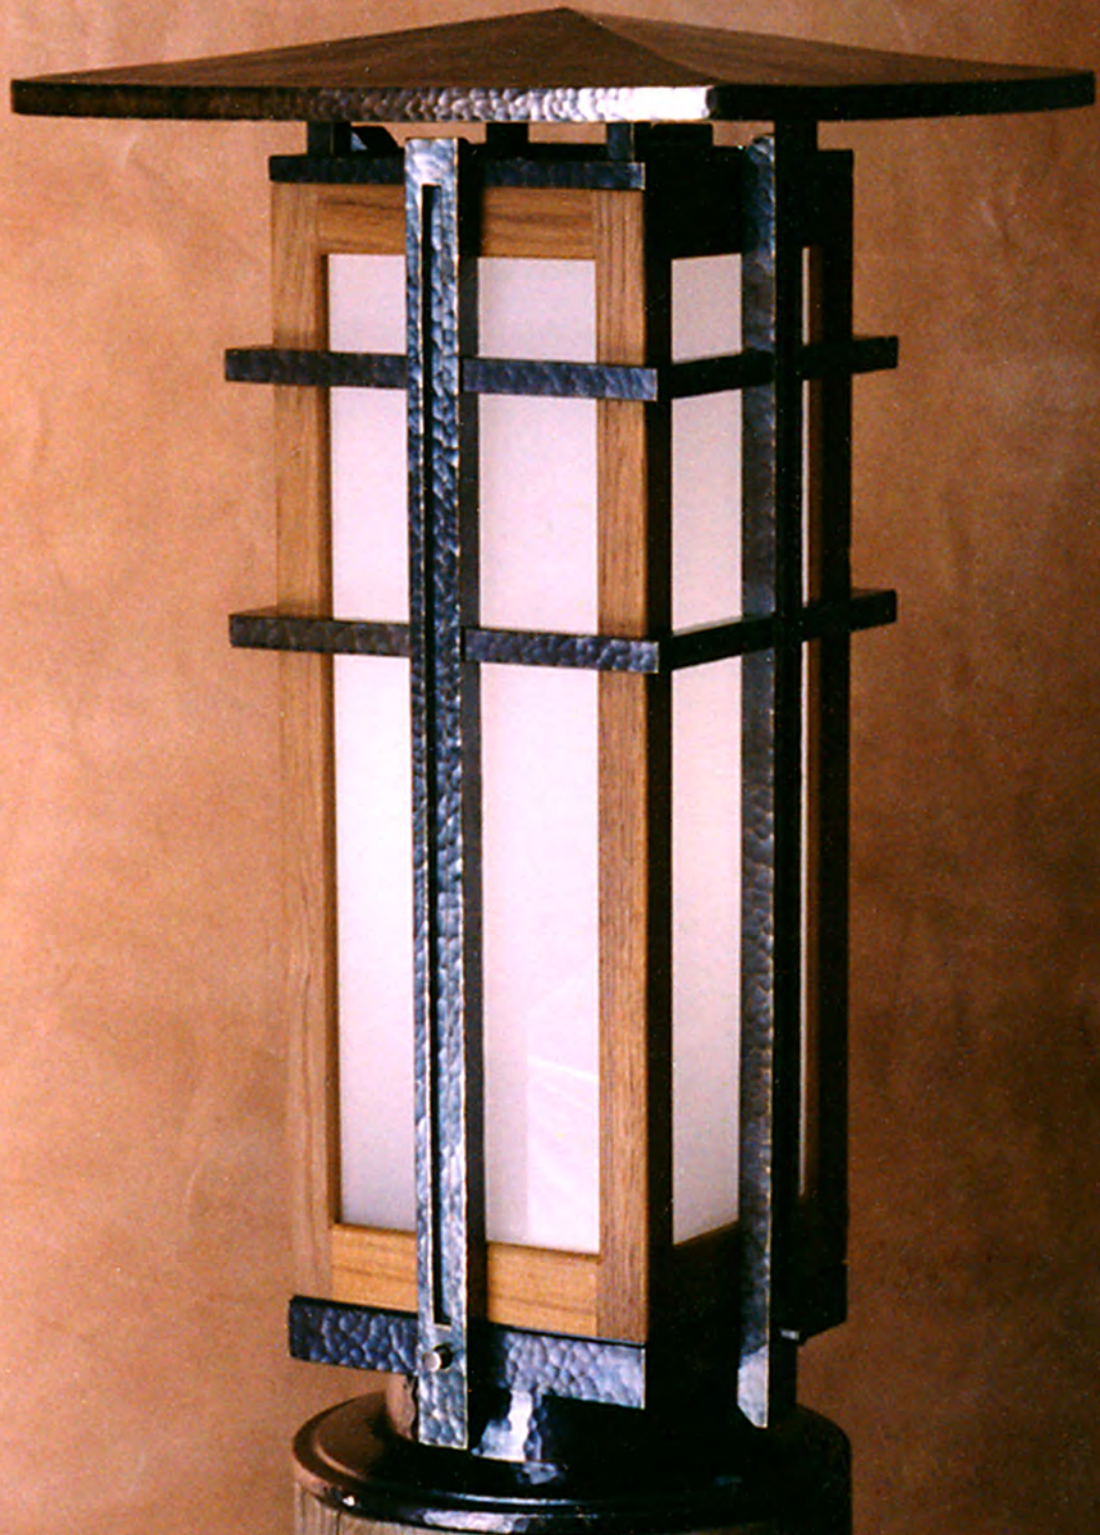

Barry Goralnick, design

Neptune Table Lamp

Barry Goralnick, design

Excalibur Chandelier

Barry Goralnick, design

No. 3883

No. 3582

No. 3053