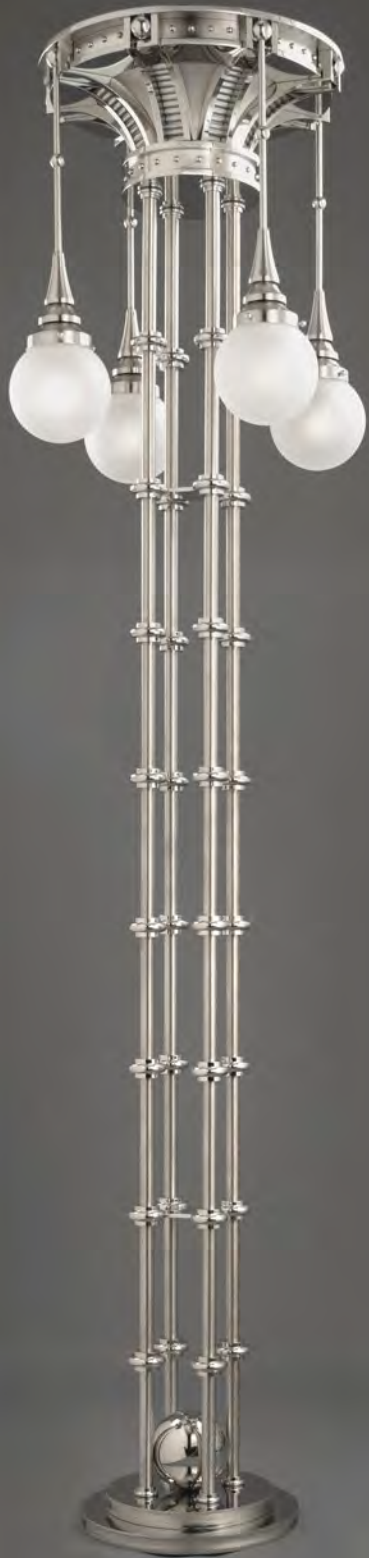

SCHERMERHORN SYMPHONY CENTER

NASHVILLE, TN

ARCHITECT: DAVID M. SCHWARZ ARCHITECTS

LIGHTING DESIGN: SUSAN BRADY LIGHTING DESIGN

© Hedrich Blessing

UNIVERSITY OF MICHIGAN

ANN ARBOR, MI

ARCHITECT: LORD AECK SARGENT